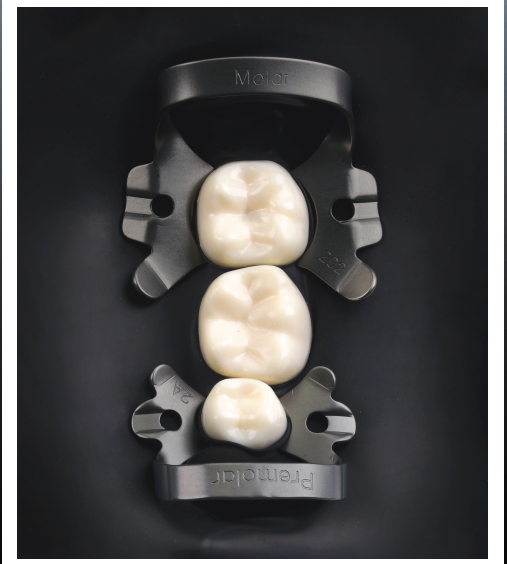

Sanctuary™

Powder Free Dental Dam

Black

- Low Protein
- High Tear Tolerance
- Greater Visual Clarity

For more information please visit us at: www.sanctuary-dental.com